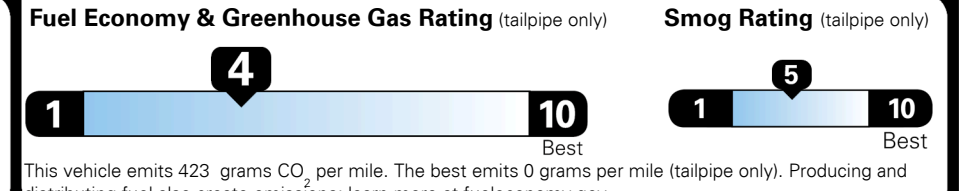

GENESIS WARRANTY

- 5-year/60,000-mile New Vehicle Warranty*
- 10-year/100,000-mile Powertrain Warranty*
- 7-year/Unlimited-mile Anti-perforation Warranty*
- Limited warranties, see dealer for details

Full Tank of Gas

Manufacturer's Suggested Retail Price: $42,550.00

ADDED FEATURES:

SOLD TO: FL713
GENESIS OF NAPLES
6780 AIRPORT RD N
NAPLES FL 34109

SHIPPED TO: FL713

VIN: KMTFN4JE7LU337311	ENGINE: G6DNKA265984	EXTERIOR COLOR: SAVILE SILVER	INTERIOR/SEAT COLOR: BLACK/BLACK
MODEL: S0402R65	PORT OF ENTRY: BR	TRANSPORT: TRUCK	ACCESSORY WEIGHT: 8 lbs./ 4 kgs.

EMISSIONS:
This vehicle is certified to meet emission requirements in all 50 states

Inland Freight & Handling : $995.00

TOTAL PRICE: $43,545.00

EPA DOT Fuel Economy and Environment

Gasoline Vehicle

Fuel Economy

21 MPG
combined city/hwy

18 MPG
city

26 MPG
highway

4.8 gallons per 100 miles

Large Cars range from 14 to 111 MPG. The best vehicle rates 136 MPGe.

You spend $2,250
more in fuel costs over 5 years
compared to the average new vehicle.

Annual fuel cost $1,950

Actual results will vary for many reasons, including driving conditions and how you drive and maintain your vehicle. The average new vehicle gets 27 MPG and costs $7,500 to fuel over 5 years. Cost estimates are based on 15,000 miles per year at $ 2.70 per gallon. MPG is miles per gasoline gallon equivalent. Vehicle emissions are a significant cause of climate change and smog.

fueleconomy.gov
Calculate personalized estimates and compare vehicles

GOVERNMENT 5-STAR SAFETY RATINGS

Overall Vehicle Score ★ ★ ★ ★ ★

Based on the combined rating of frontal, side and rollover. Should ONLY be compared to other vehicles of similar size and weight.

Frontal Crash	Driver	★ ★ ★ ★ ★
Crash	Passenger	★ ★ ★ ★ ★
Side Crash	Front seat	★ ★ ★ ★ ★
Crash	Rear seat	★ ★ ★ ★ ★
Rollover		★ ★ ★ ★ ★

Based on the risk of injury in a frontal impact. Should ONLY be compared to other vehicles of similar size and weight.

Based on the risk of injury in a side impact.

Based on the risk of rollover in a single-vehicle crash.

Manufacturer's suggested retail price includes manufacturer's recommended pre-delivery service. Gasoline license and title fees state and local taxes and dealer installed options and accessories are not included in the manufacturer's suggested retail price. This label has been affixed to this vehicle by Hyundai Motor America, pursuant to the requirements of 15 U.S.C. 1231 et seq. which prohibits its removal or alteration prior to delivery to the ultimate purchaser.

Scan this QR code for general model information and options

Star ratings range from 1 to 5 stars (★★★★★) with 5 being the highest.
Source: National Highway Traffic Safety Administration (NHTSA).
www.safercar.gov or 1-888-327-4236

PARTS CONTENT INFORMATION

FOR VEHICLES IN THIS CARLINE: U.S./CANADIAN PARTS CONTENT: 5 %

MAJOR SOURCES OF FOREIGN PARTS CONTENT: KOREA: 85 %

FOR THIS VEHICLE: FINAL ASSEMBLY POINT: ULSAN, KOREA

COUNTRY OF ORIGIN: ENGINE: KOREA TRANSMISSION: KOREA

Note: Parts content does not include final assembly, distribution, or other non-parts costs.